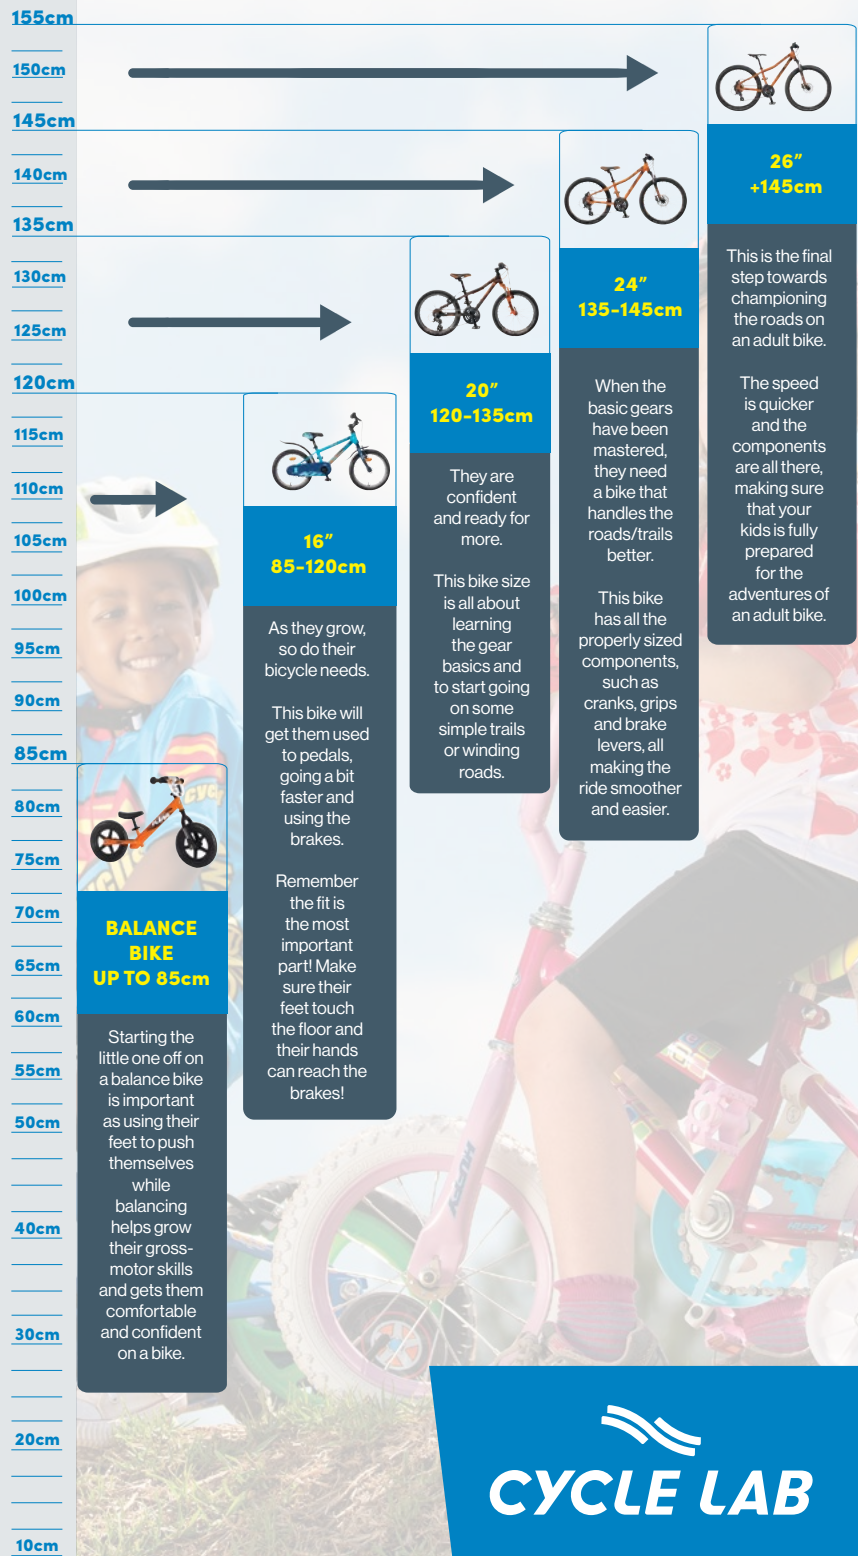

SCULTURA 200 ROAD BIKE

MERIDA

FIRST 15 CUSTOMERS

Best suited for riders seeking comfort in a relaxed position. Premium frame quality for the price and reliable components.

Shimano Sora for reliable gear shifting (18 speed) and brake systems with a Carbon Fibre fork to keep handling on-point.

SAVE R6 000

NOW R8 999⁹⁹

SPEEDSTER 30 2017 ROAD BIKE

SCOTT

FIRST 3 CUSTOMERS PER DAY

A lightweight alloy frame and endurance geometry to keep you comfortable throughout your long rides.

Built with Syncross components and Shimano's 18 speed drive-train. Equipped with Tektro brakes and carbon fork to keep things sharp!

SAVE R4 500

NOW R9 999⁹⁹

GRAN FONDO 2.5 DISC CARBON ROAD BIKE

FUJI

Built to keep you rolling smooth and fast on those all-day rides no matter what the road conditions are. Climbing OR bombing down descends!

Equipped with Shimano 105 (2x11) drive-train and TRP's mechanical disc brakes. 2.8" tyres for comfort and performance and still weighing at under 9kg.

SAVE R15 000

NOW R19 999⁹⁹

GET CREDIT

R719^{86**}PM | R1 999⁹⁹ DEPOSIT | OVER 36 MONTHS
Wesbank T's & C's on the back of the flyer

"FAMILIES THAT RIDE TOGETHER HAVE FUN"

WE CHAMPION YOUR FUTURE CHAMPION

A GUIDE TO FIND THE RIGHT BIKE LOOK FOR THIS CHART IN-STORE

CYCLE LAB